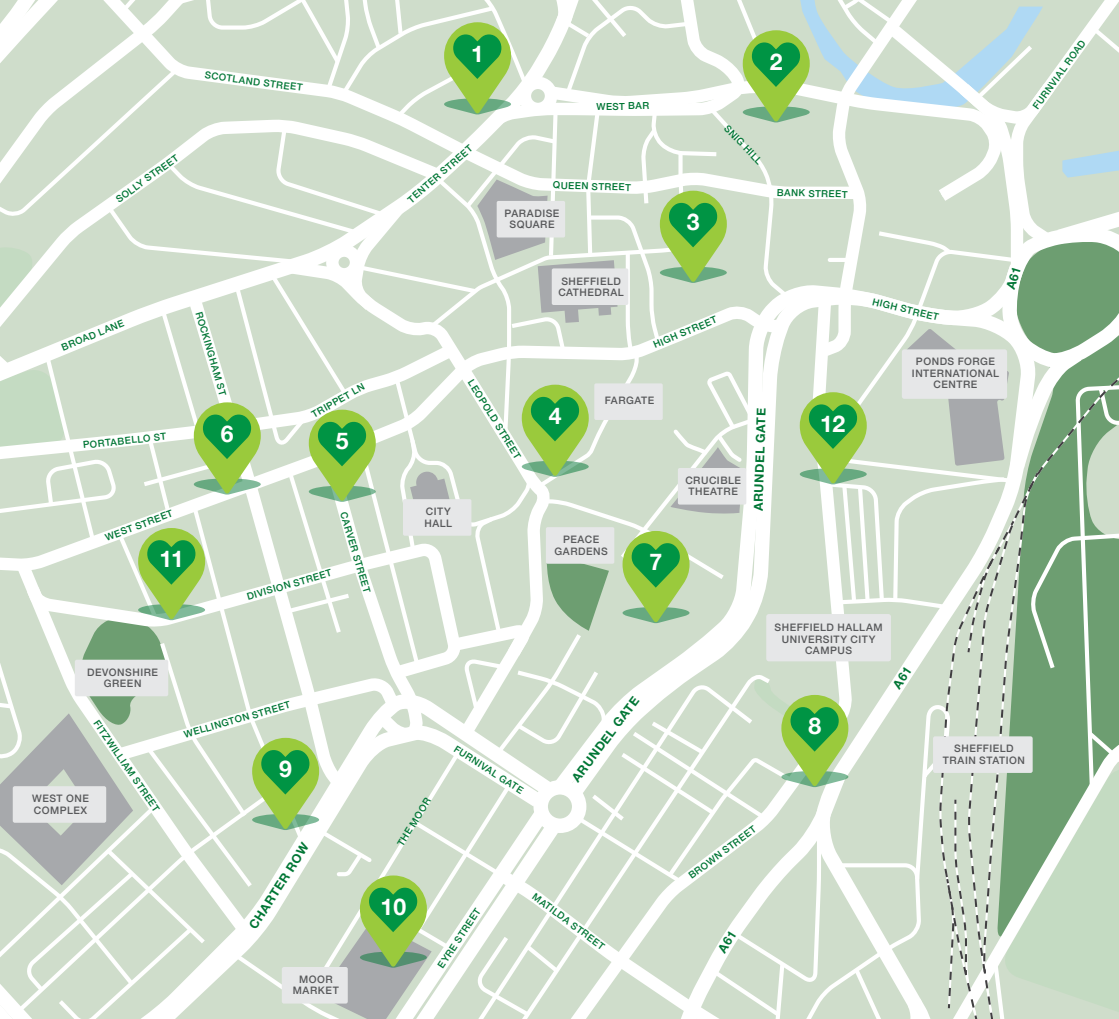

SHEFFIELD PULSEPOINTS

Outdoor defibrillator locations
across the city centre

An initiative by:

SheffieldBID
Business Improvement District

In association with:

W Westfield
Health
Charitable Trust

NHS
Yorkshire
Ambulance Service
NHS Trust 

1 National Emergency Services Museum
West Bar

2 Snig Hill Police Station
Snig Hill

3 The Bankers Draft
Market Place

4 Virgin Money Lounge
Fargate

5 Carver Street Car Park
Carver Street / Crystal Bar

6 West Street Live
West Street / Rockingham Street

7 Winter Garden
Tudor Square Entrance

8 Showroom Cinema
Paternoster Row

9 Westfield House
Charter Row

10 Moor Market
Earl Street Entrance

11 Forum Bar
Devonshire Street

12 Sheffield Interchange
Main Entrance

SHEFFIELD
PULSEPOINTS

In an emergency call 999 immediately
and the operator will help you to find
and use a defibrillator.